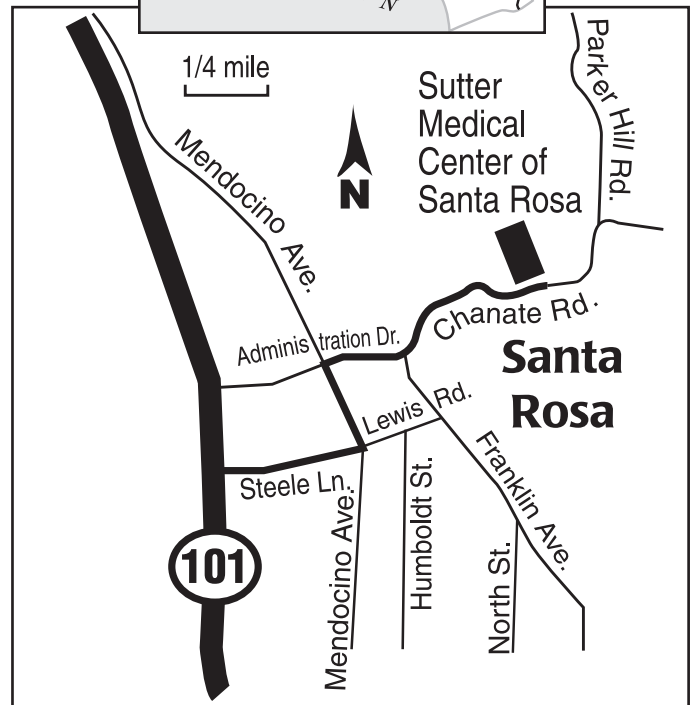

Sutter Medical Center of Santa Rosa

Sutter Warrack Hospital

Sutter Health Affiliates

Directions to Sutter Medical Center of Santa Rosa:

From the South:

Take U.S. 101 North
In Santa Rosa, take the Steele Lane exit
Turn right onto Steele Lane
Turn left onto Mendocino Avenue
Turn right onto Chanate Road
Sutter Medical Center is located at 3325 Chanate Road.

From the North:

Take U.S. 101 South
In Santa Rosa, take the Steele Lane exit
Turn left onto Steele Lane
Turn left onto Mendocino Avenue
Turn right onto Chanate Road
Sutter Medical Center is located at 3325 Chanate Road.

3325 Chanate Road
Santa Rosa, CA 95404
707-576-4000

Directions to Sutter Warrack Hospital:

From the South:

Take U.S. 101 North
In Santa Rosa, take the Hwy. 12 East exit
At Farmers Lane continue straight through the intersection.
Continue onto Hoen.
Turn right onto Summerfield Road.
Sutter Warrack Hospital is located at 2449 Summerfield Road.

From the North:

Take U.S. 101 South
In Santa Rosa, take the Hwy. 12 East exit
At Farmers Lane continue straight through the intersection.
Continue onto Hoen.
Turn right onto Summerfield Road.
Sutter Warrack Hospital is located at 2449 Summerfield Road.

2449 Summerfield Road
Santa Rosa, CA 95405
707-542-9030