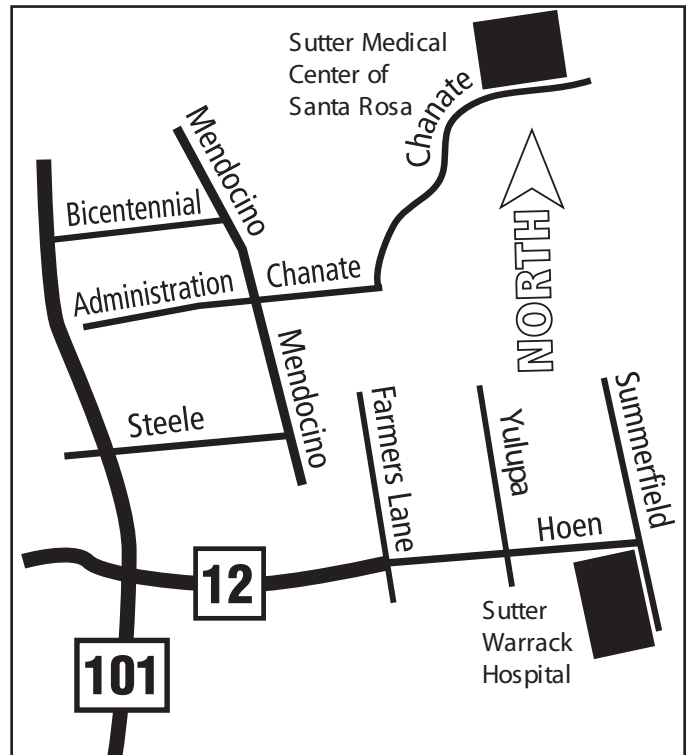

Sutter Medical Center of Santa Rosa

Sutter Warrack Hospital

Sutter Health Affiliates

Directions to Sutter Medical Center of Santa Rosa:

From the South:

Take U.S. 101 North
In Santa Rosa, take the Steele Lane exit
Turn right onto Steele Lane
Turn left onto Mendocino Avenue
Turn right onto Chanate Road
Sutter Medical Center is located at 3325 Chanate Road.

From the North:

Take U.S. 101 South
In Santa Rosa, take the Steele Lane exit
Turn left onto Steele Lane
Turn left onto Mendocino Avenue
Turn right onto Chanate Road
Sutter Medical Center is located at 3325 Chanate Road.

3325 Chanate Road
Santa Rosa, CA 95404
707-576-4000

Directions to Sutter Warrack Hospital:

From the South:

Take U.S. 101 North
In Santa Rosa, take the Hwy. 12 East exit
At Farmers Lane continue straight through the intersection.
Continue onto Hoen.
Turn right onto Summerfield Road.
Sutter Warrack Hospital is located at 2449 Summerfield Road.

From the North:

Take U.S. 101 South
In Santa Rosa, take the Hwy. 12 East exit
At Farmers Lane continue straight through the intersection.
Continue onto Hoen.
Turn right onto Summerfield Road.
Sutter Warrack Hospital is located at 2449 Summerfield Road.

2449 Summerfield Road
Santa Rosa, CA 95405
707-542-9030