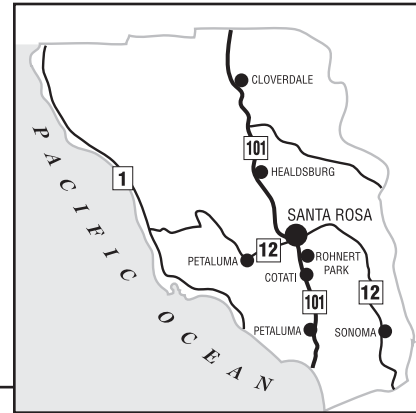

Sutter Medical Center of Santa Rosa

Sutter Warrack Hospital

Sutter Health Affiliates

Directions to Sutter Medical Center of Santa Rosa:

From the South:

Take U.S. 101 North
In Santa Rosa, take the Steele Lane exit
Turn right onto Steele Lane
Turn left onto Mendocino Avenue
Turn right onto Chanate Road
Sutter Medical Center is located at 3325 Chanate Road.

From the North:

Take U.S. 101 South
In Santa Rosa, take the Steele Lane exit
Turn left onto Steele Lane
Turn left onto Mendocino Avenue
Turn right onto Chanate Road
Sutter Medical Center is located at 3325 Chanate Road.

3325 Chanate Road
Santa Rosa, CA 95404
707-576-4000

Directions to Sutter Warrack Hospital:

From the South:

Take U.S. 101 North
In Santa Rosa, take the Hwy. 12 East exit
At Farmers Lane continue straight through the intersection.
Continue onto Hoen.
Turn right onto Summerfield Road.
Sutter Warrack Hospital is located at 2449 Summerfield Road.

From the North:

Take U.S. 101 South
In Santa Rosa, take the Hwy. 12 East exit
At Farmers Lane continue straight through the intersection.
Continue onto Hoen.
Turn right onto Summerfield Road.
Sutter Warrack Hospital is located at 2449 Summerfield Road.

2449 Summerfield Road
Santa Rosa, CA 95405
707-542-9030